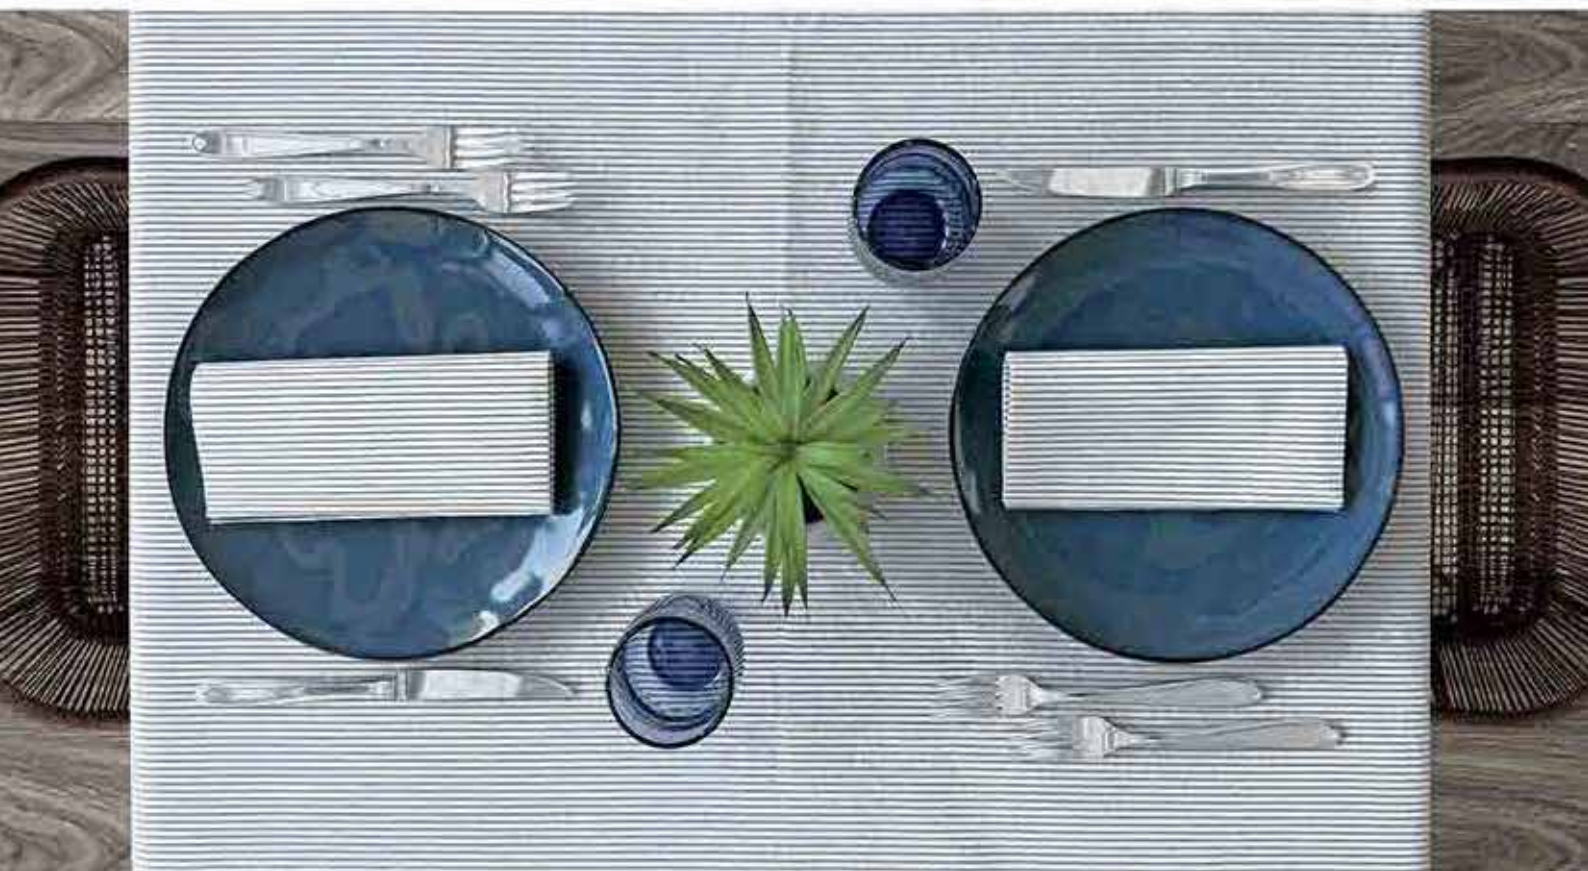

Gess

Gess Avio **NEW**

P40-1080	40x40
P4020-1080	40x20
P10-1080	100x100
P1250-1080	120x48

Gess Perla

P40-1071	40x40
P10-1071	100x100
P1250-1071	120x48

Gess Ardesia

P40-1072	40x40
P10-1072	100x100
P1250-1072	120x48
P3050-1072	30x48

Gess Natural

P40-1074	40x40
P10-1074	100x100
P12-1074	120x120

Gess Cacao

P40-1073	40x40
P10-1073	100x100
P1250-1073	120x48